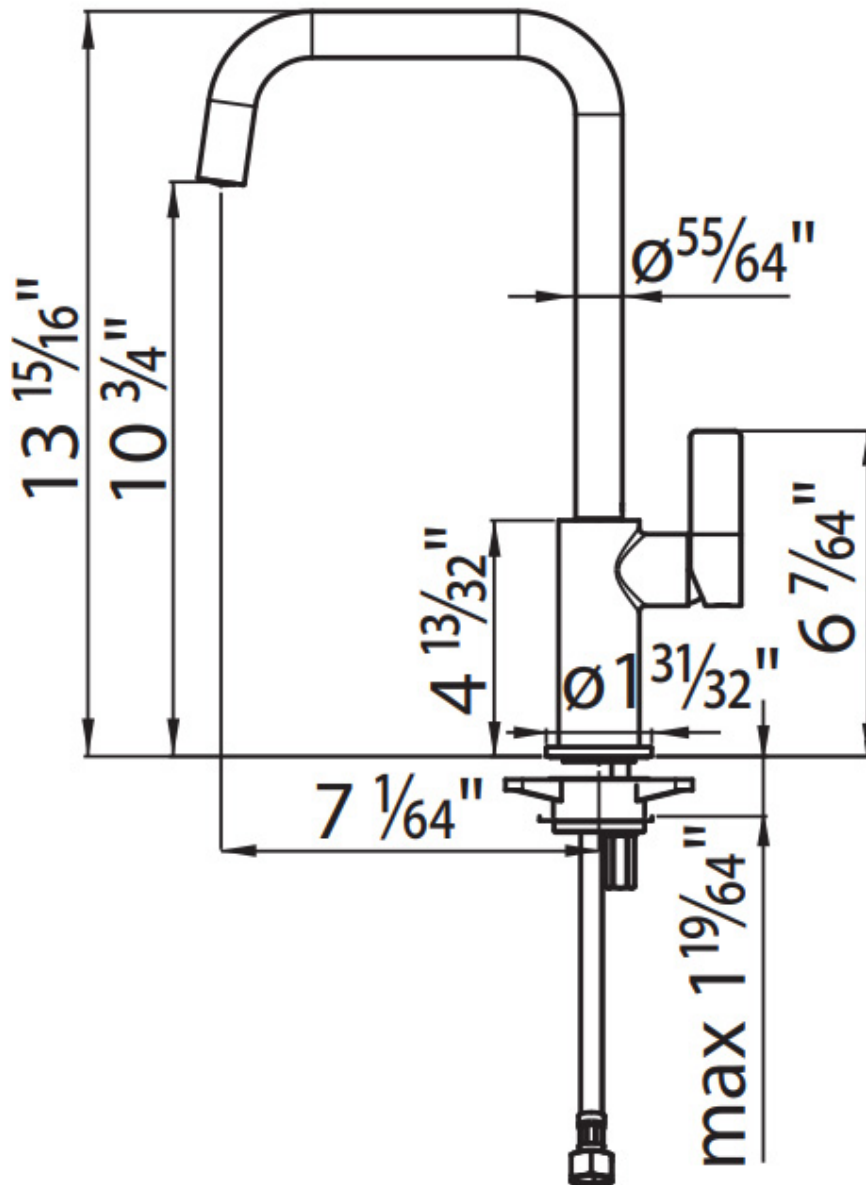

Faucet Sicilia

Faucets

Code: 8485 005

DETAILS

Material Brass

Texture Polished

Cartridge With ceramic discs

Rotating angle 360°

Mixer hole $\varnothing 1 \frac{3}{8}''$

Max worktop thickness $1 \frac{19}{64}''$

Max flowrate 1.75 GPM (6,6 Lt/Min)

Mixer type Single lever mixer tap with rotating barrel.

Notes: Strengthening plate included

FEATURES

Rotating angle

All the taps have a wide angle of rotation. Some models even permit a full 360° rotation.

Strengthening plate

Foster's mixer taps are equipped with the strengthening plate that offers perfect stability on any sink.

TECHNICAL DATA

RECOMMENDED PAIRINGS

Milano Cooktop 4 burners inLine
7640 900

Sink Leonardo 33" x 20" - U/M
1014 660